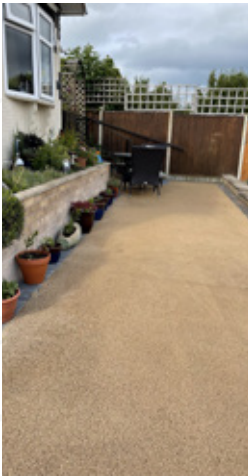

Testimonial | Residential

ROSS-ON-WYE

My neighbour and I decided to change from a gravel drive, we shopped around for something to complement our caravan park and the surrounding homes – as well as the granite sets we wanted to keep.

Black was our only option until we came across NatraTex® where we were given a selection of colours to choose from. We decided on Cotswold as it was clean and complimentary of the magnolia of our homes. Very happy with the professional workmanship.